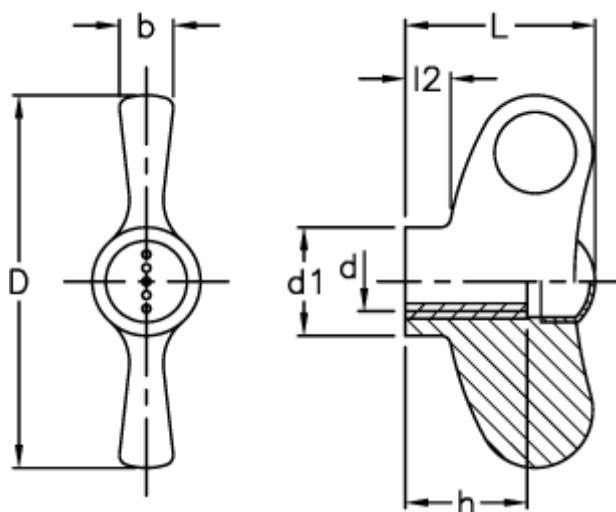

Article number: 23052232362
Description: E+G Wing nut
EWN.55 B-M6-C2, orange cap

Measures

b	= 8
D	= 55
d1	= 16.0
d 6H	= M6
h	= 18
L	= 28
l2	= 6.5